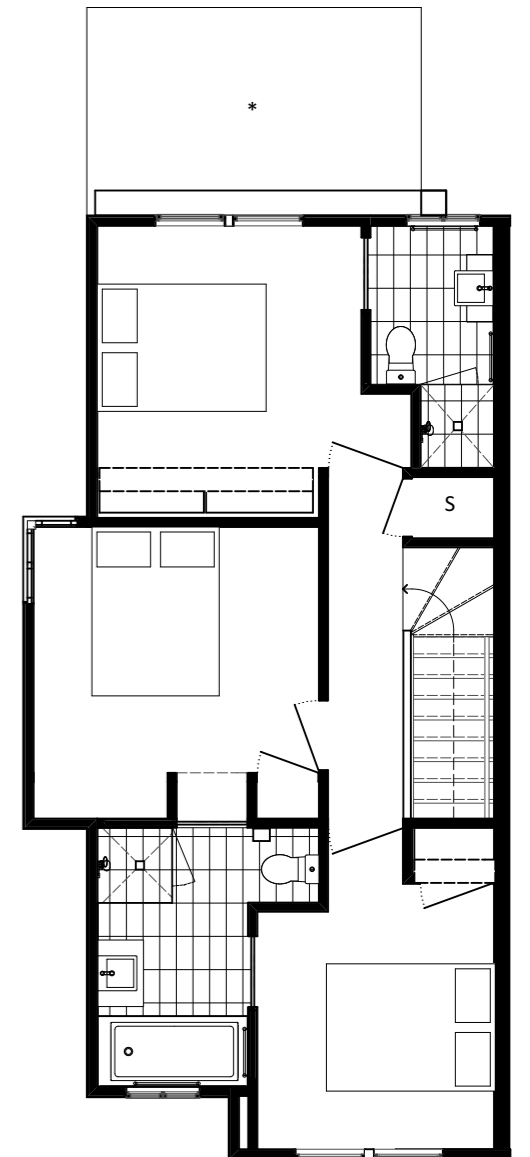

# FAIRHAVEN

3 BED 2 BATH 2 CARS 165m<sup>2</sup>

GROUND\_53m<sup>2</sup>

FIRST\_53m<sup>2</sup>

SECOND\_59m<sup>2</sup>

- \*S Low Head Height Storage
- \* Non-trafficable Roof
- \*\* Rear yard and paved areas are indicative only refer to specific Lot layout for more information