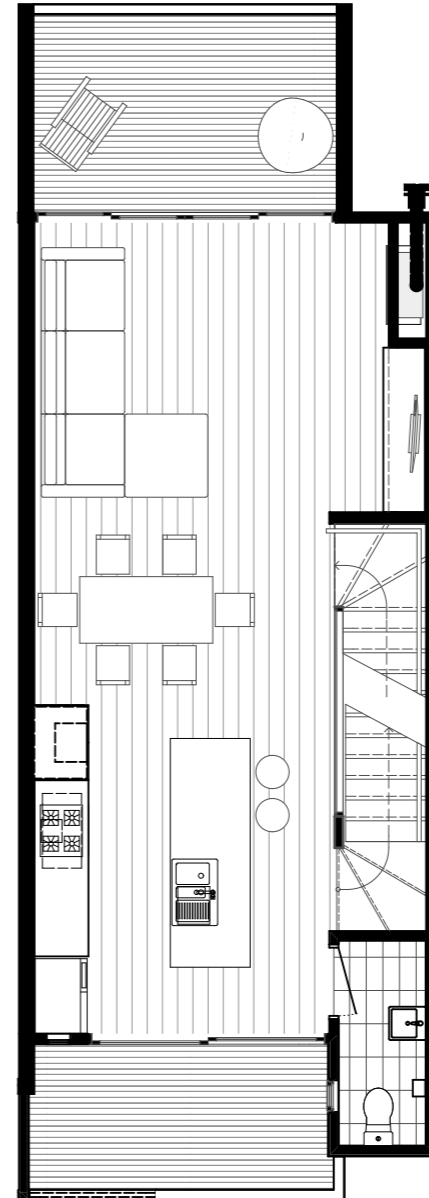

# FAIRHAVEN

3 BED 2 BATH 2 CARS 165m<sup>2</sup>

GROUND\_53m<sup>2</sup>

FIRST\_53m<sup>2</sup>

SECOND\_59m<sup>2</sup>

- \*S Low Head Height Storage
- \* Non-trafficable Roof
- \*\* Rear yard and paved areas are indicative only refer to specific Lot layout for more information