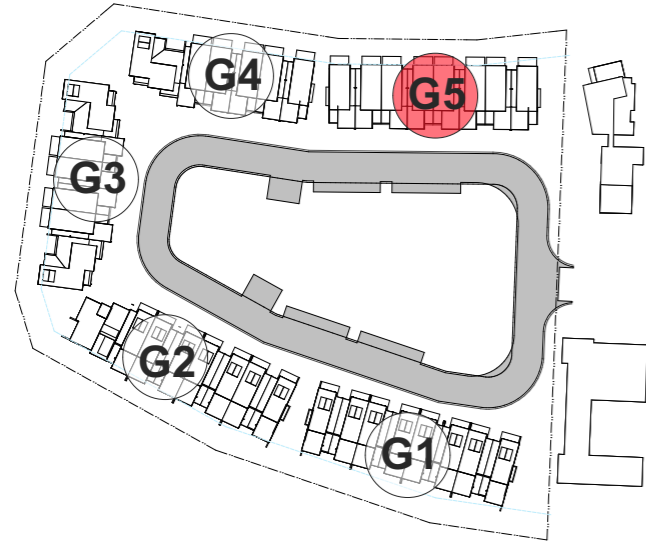

# FAIRHAVEN

3 BED 2 BATH 2 CARS 165m<sup>2</sup>

GROUND\_53m<sup>2</sup>

FIRST\_53m<sup>2</sup>

SECOND\_59m<sup>2</sup>

- \*S Low Head Height Storage
- \* Non-trafficable Roof
- \*\* Rear yard and paved areas are indicative only refer to specific Lot layout for more information