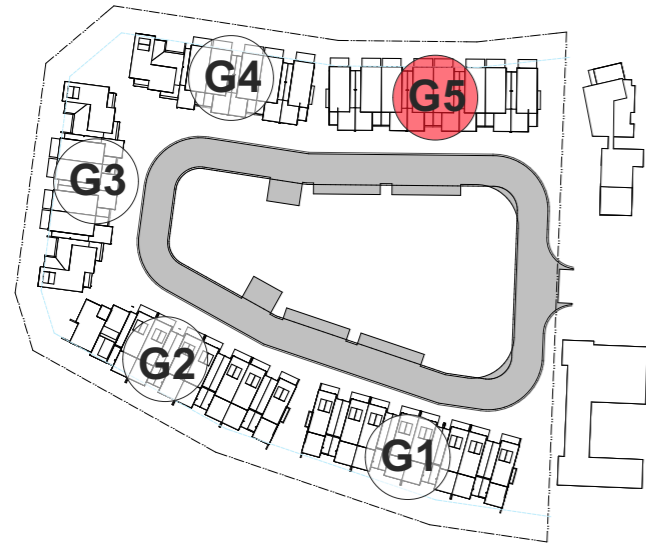

BELLS

3 BED 2 BATH 2 CARS 162m²

GROUND_53m²

FIRST_53m²

SECOND_56m²

- *S Low Head Height Storage
- * Non-trafficable Roof
- ** Rear yard and paved areas are indicative only refer to specific Lot layout for more information