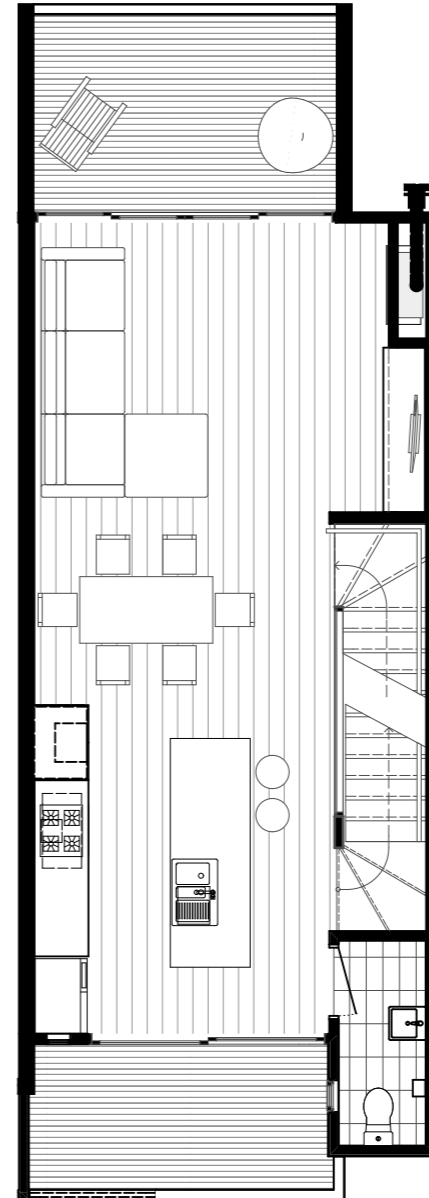

BELLS

3 BED 2 BATH 2 CARS 162m²

GROUND_53m²

FIRST_53m²

SECOND_56m²

- *S Low Head Height Storage
- * Non-trafficable Roof
- ** Rear yard and paved areas are indicative only refer to specific Lot layout for more information