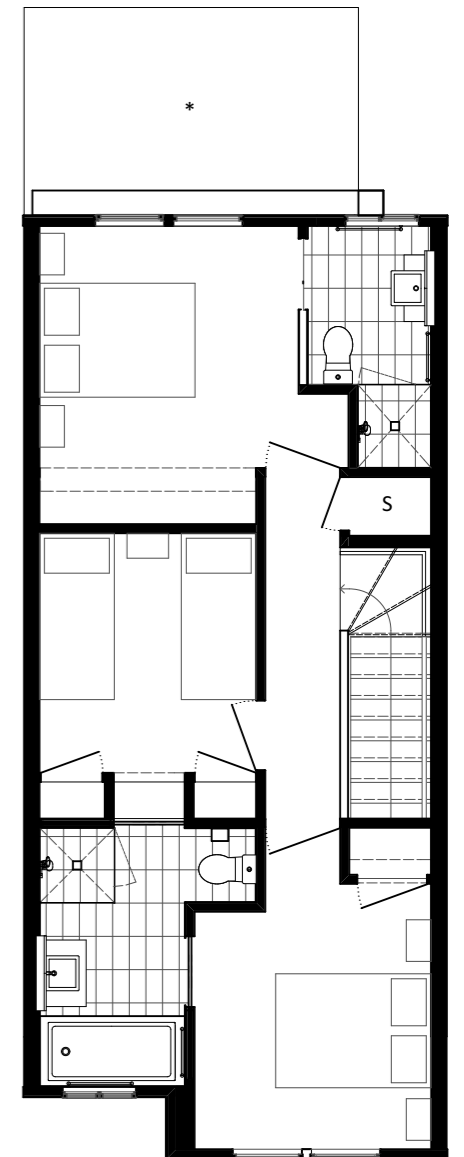

BELLS

3 BED 2 BATH 2 CARS 162m²

GROUND_53m²

FIRST_53m²

SECOND_56m²

- *S Low Head Height Storage
- * Non-trafficable Roof
- ** Rear yard and paved areas are indicative only refer to specific Lot layout for more information